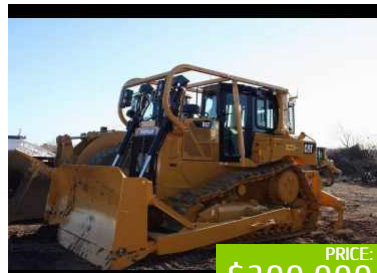

**PRICE:
$300,000**

2012 CATERPILLAR D6T XL

**Mileage: 0 mi
Engine:
Trans:**