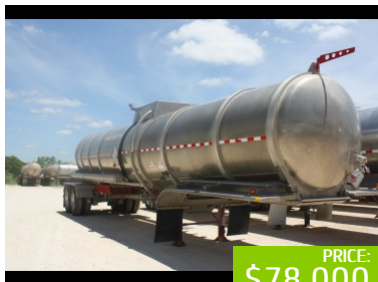

PRICE:
$78,000

2014 TROXELL

Mileage: 0 mi
Engine:
Trans:

9126