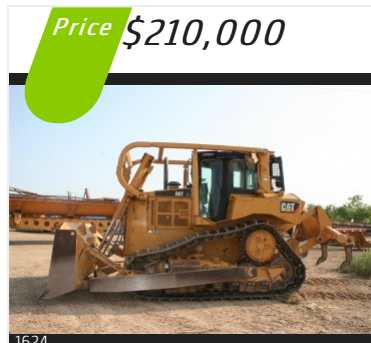

Price $210,000

2011 CATERPILLAR D6T XL

Mileage: 0 mi
Engine:
Trans: