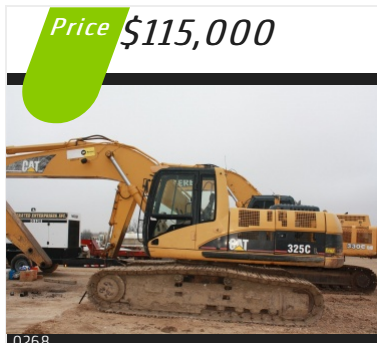

Price $115,000

2006 CATERPILLAR 325CL

Mileage: 0 mi
Engine:
Trans: