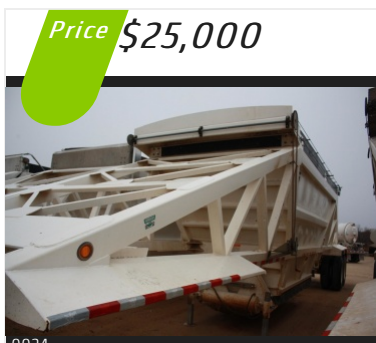

Price $25,000

2014 CPS BELLY DUMP

Mileage: 0 mi
Engine:
Trans: