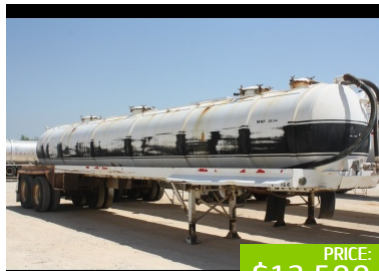

**PRICE:
$12,500**

2006 EAGLE

**Mileage: 0 mi
Engine:
Trans:**

8399