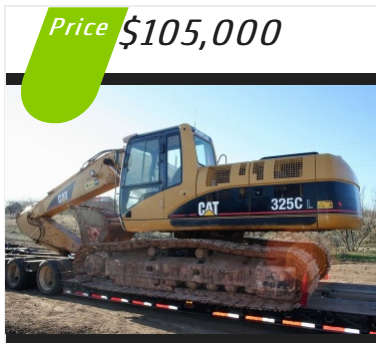

Price $105,000

2006 CATERPILLAR 325CL

Mileage: 0 mi
Engine:
Trans: