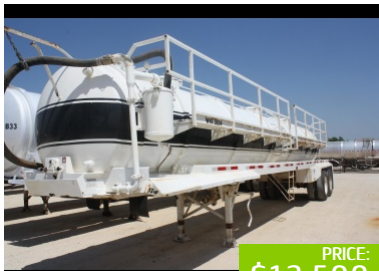

**PRICE:
$12,500**

2006 EAGLE

**Mileage: 0 mi
Engine:
Trans:**

8334