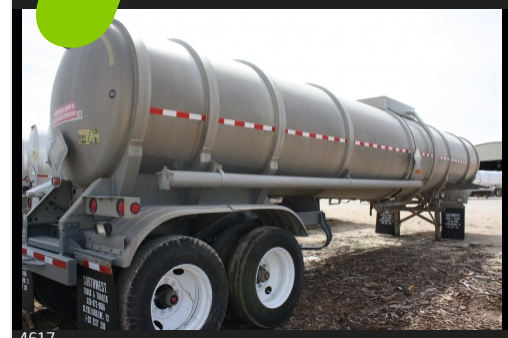

**SUNDOWNER**  
20 FT

**EXISS**  
STC 26

**NEW TRUCKS AND TRAILERS**

**\$71,900**

**2014 EXISS 8414**

Mileage: 0 mi  
 Engine:  
 Trans:

**\$33,000**

**2015 EXISS STC LP 18 BP**

## USED TRUCKS AND TRAILERS

Price \$38,000

2033  
2008 HEIL 200 BARREL, MC 407

Mileage: 0 mi  
Engine:  
Trans:

Price \$38,000

2442  
2008 HEIL 210 BARREL, MC 407

Mileage: 0 mi  
Engine:  
Trans:

Price \$32,000