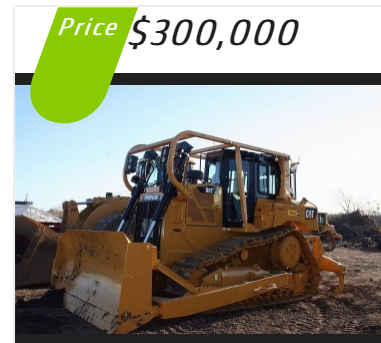

Price $300,000

2012 CATERPILLAR D6T XL

Mileage: 0 mi
Engine:
Trans: